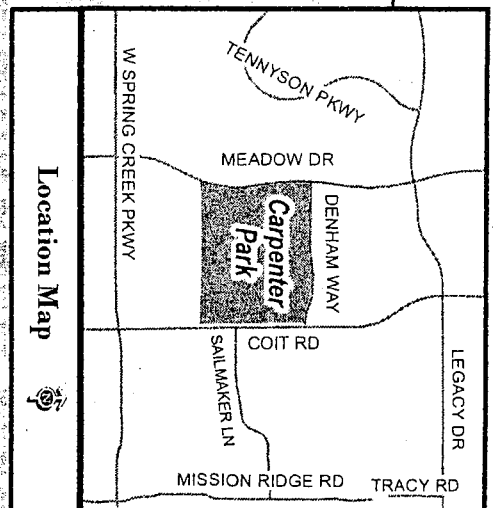

Plano - Spring Sports 2010
Carpenter Park
 6701 Coit Road

Note: This map is for abstract purposes only. This map is void after May 31, 2010
 *Field use by schedule or reservation only.
 PLEASE...do not park on streets and respect neighborhood integrity.