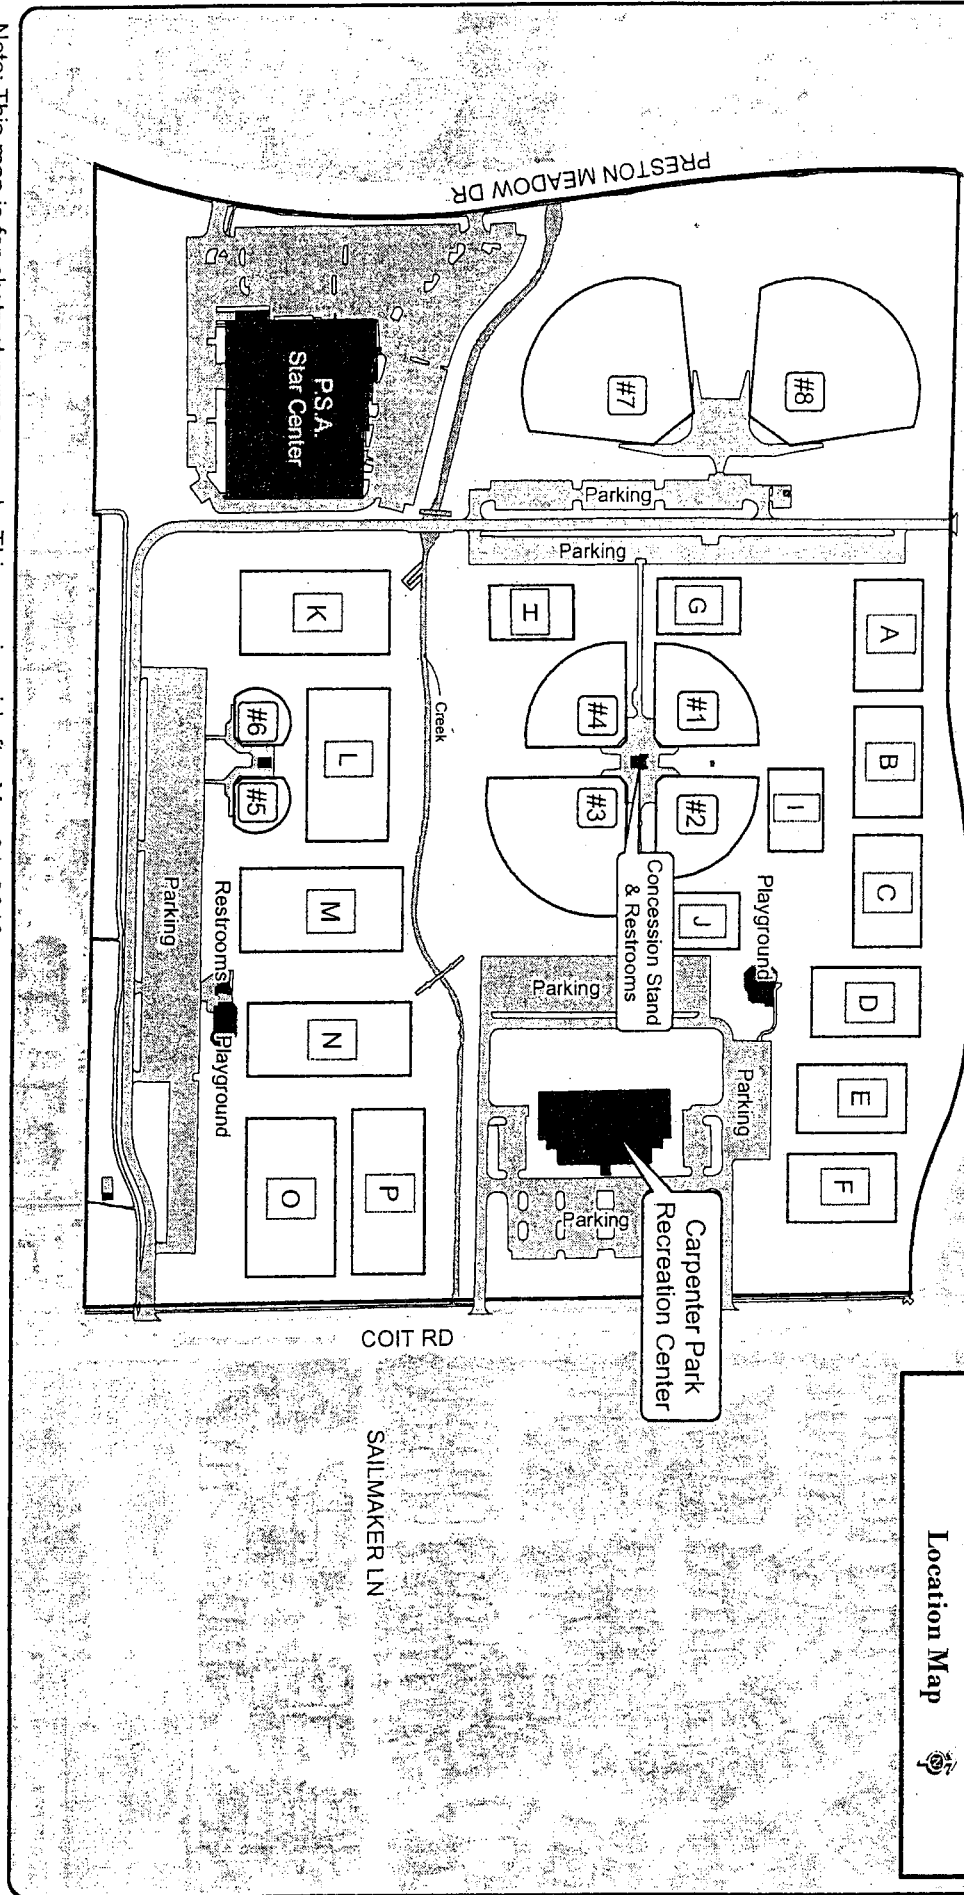

Plano - Spring Sports 2010
Carpenter Park
 6701 Coit Road

Note: This map is for abstract purposes only. This map is void after May 31, 2010
 *Field use by schedule or reservation only.
 PLEASE...do not park on streets and respect neighborhood integrity.