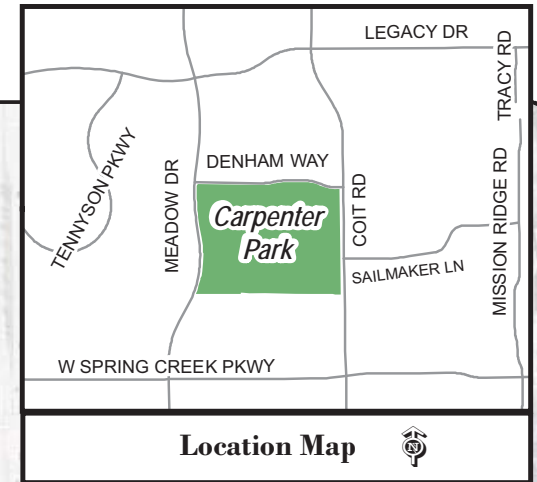

Plano - Spring Sports 2012
Carpenter Park
 6701 Coit Road

Note: This map is for abstract purposes only. This map is void after June 1, 2012.

*Field use by schedule or reservation only.
 PLEASE...do not park on streets and respect neighborhood integrity.