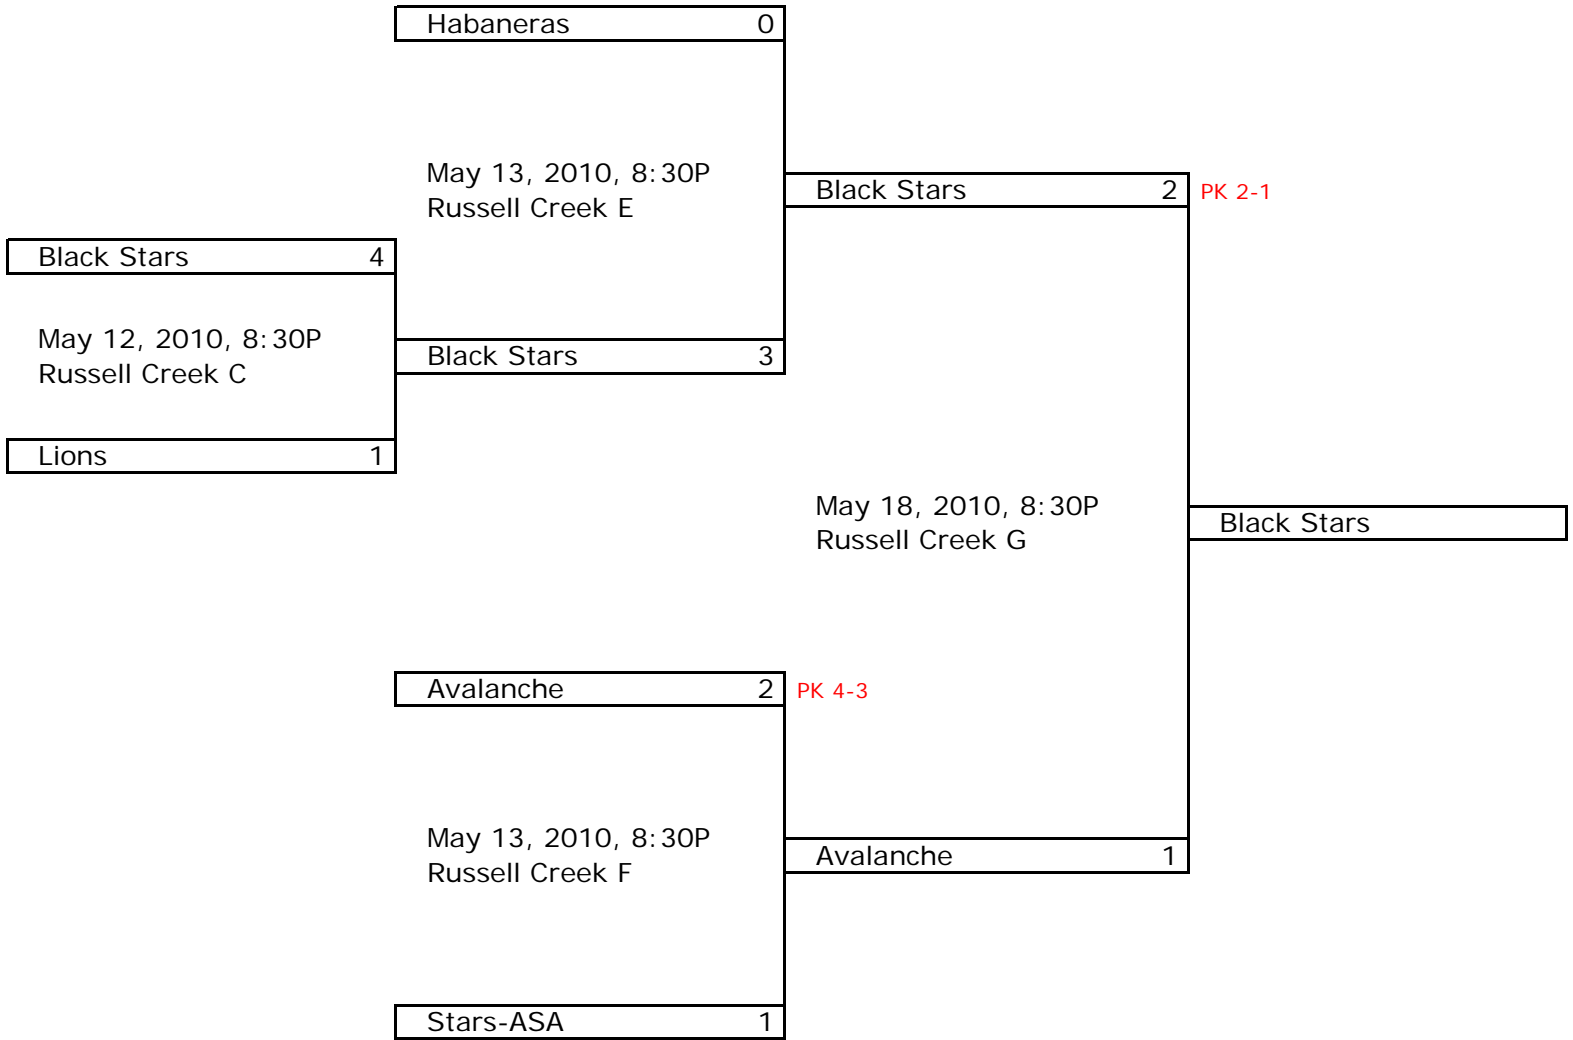

U19 GIRLS

Playoff brackets may be adjusted if inclement weather impacts any portion of the remainder of the season. The dates and times could be changed, the number of teams could be decreased, or the playoffs could be suspended altogether.