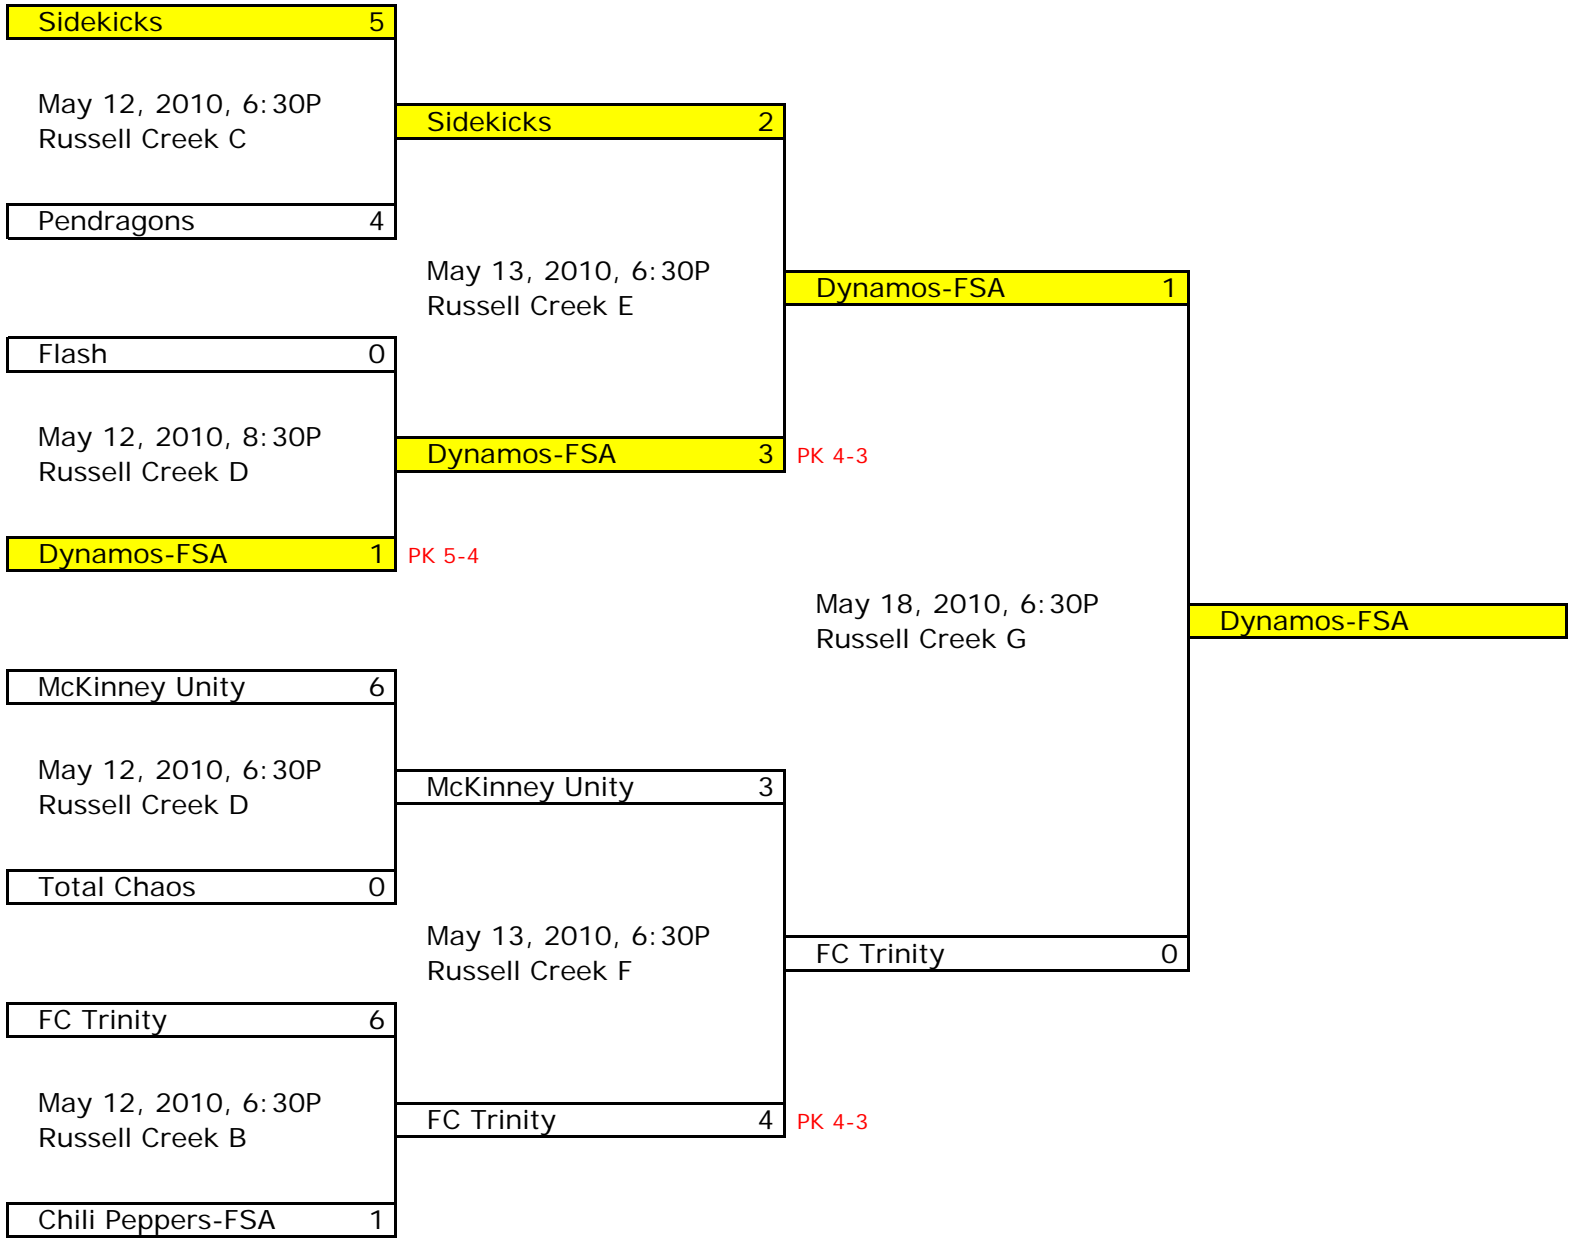

U16 GIRLS

Playoff brackets may be adjusted if inclement weather impacts any portion of the remainder of the season. The dates and times could be changed, the number of teams could be decreased, or the playoffs could be suspended altogether.