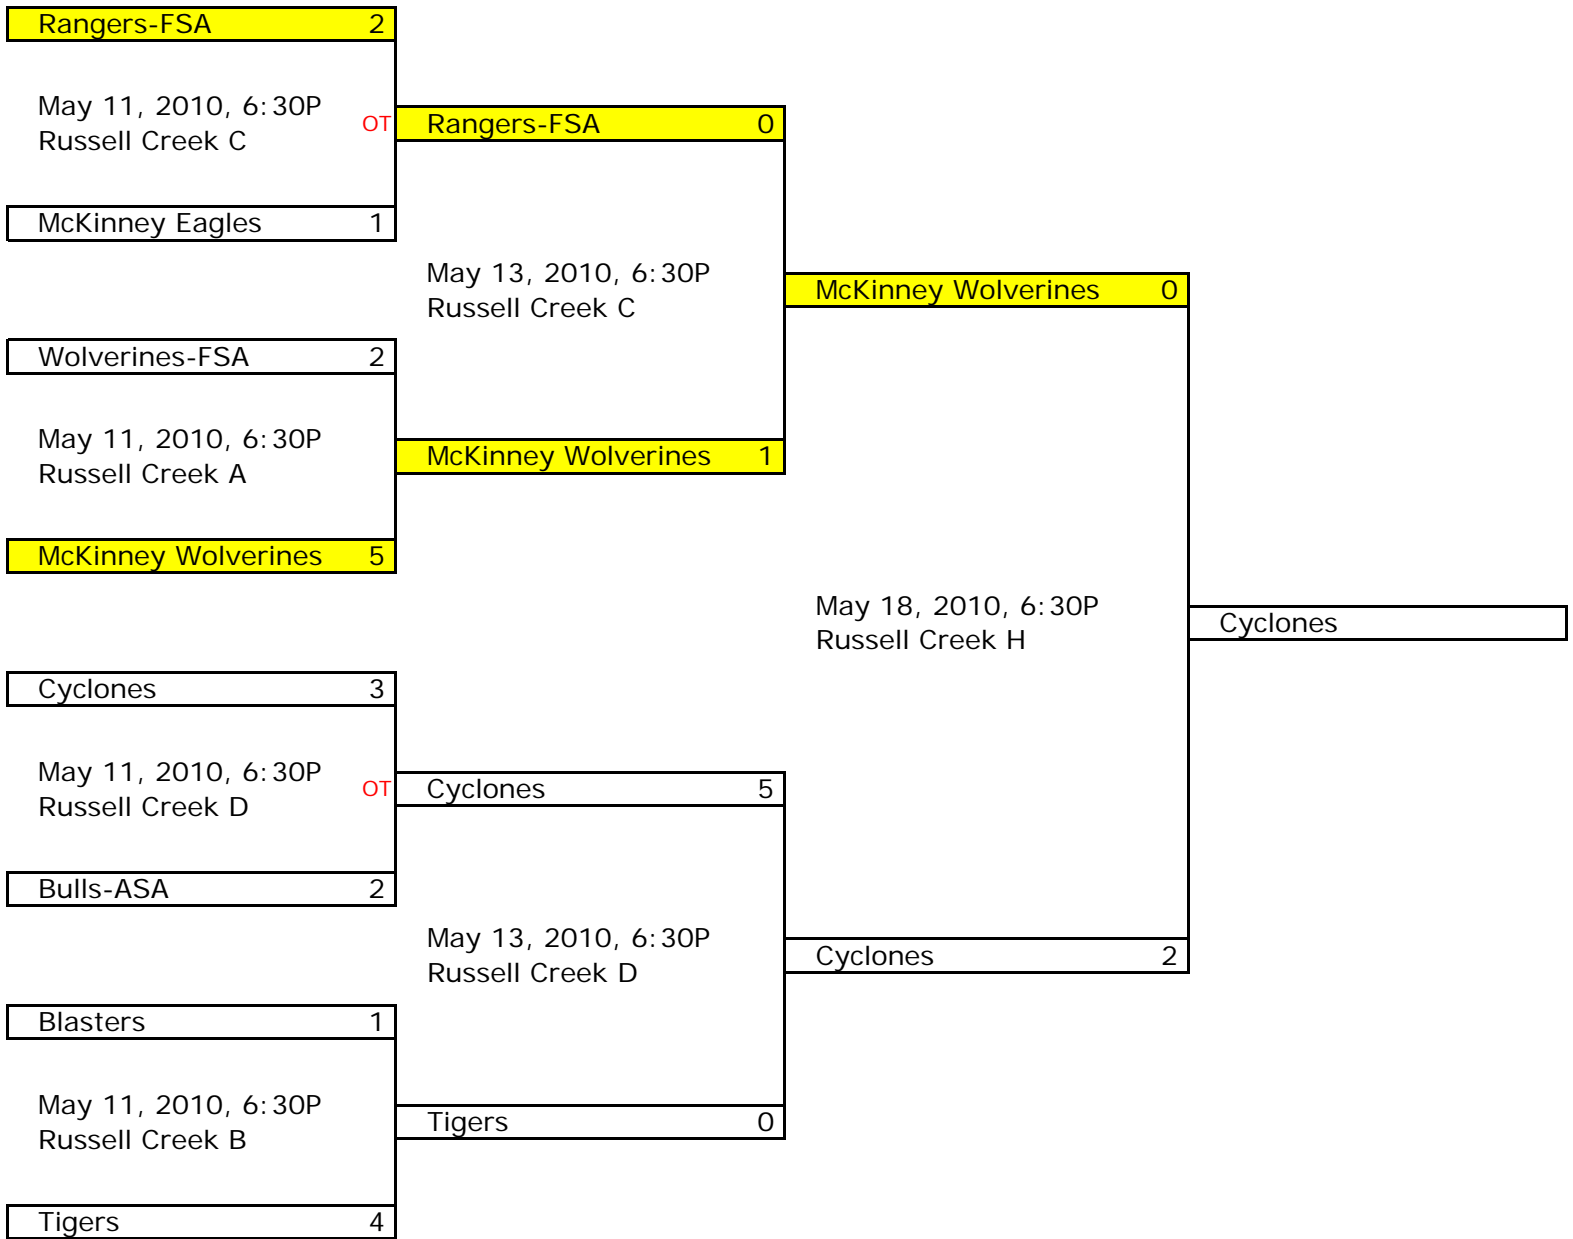

U16 BOYS

Playoff brackets may be adjusted if inclement weather impacts any portion of the remainder of the season. The dates and times could be changed, the number of teams could be decreased, or the playoffs could be suspended altogether.