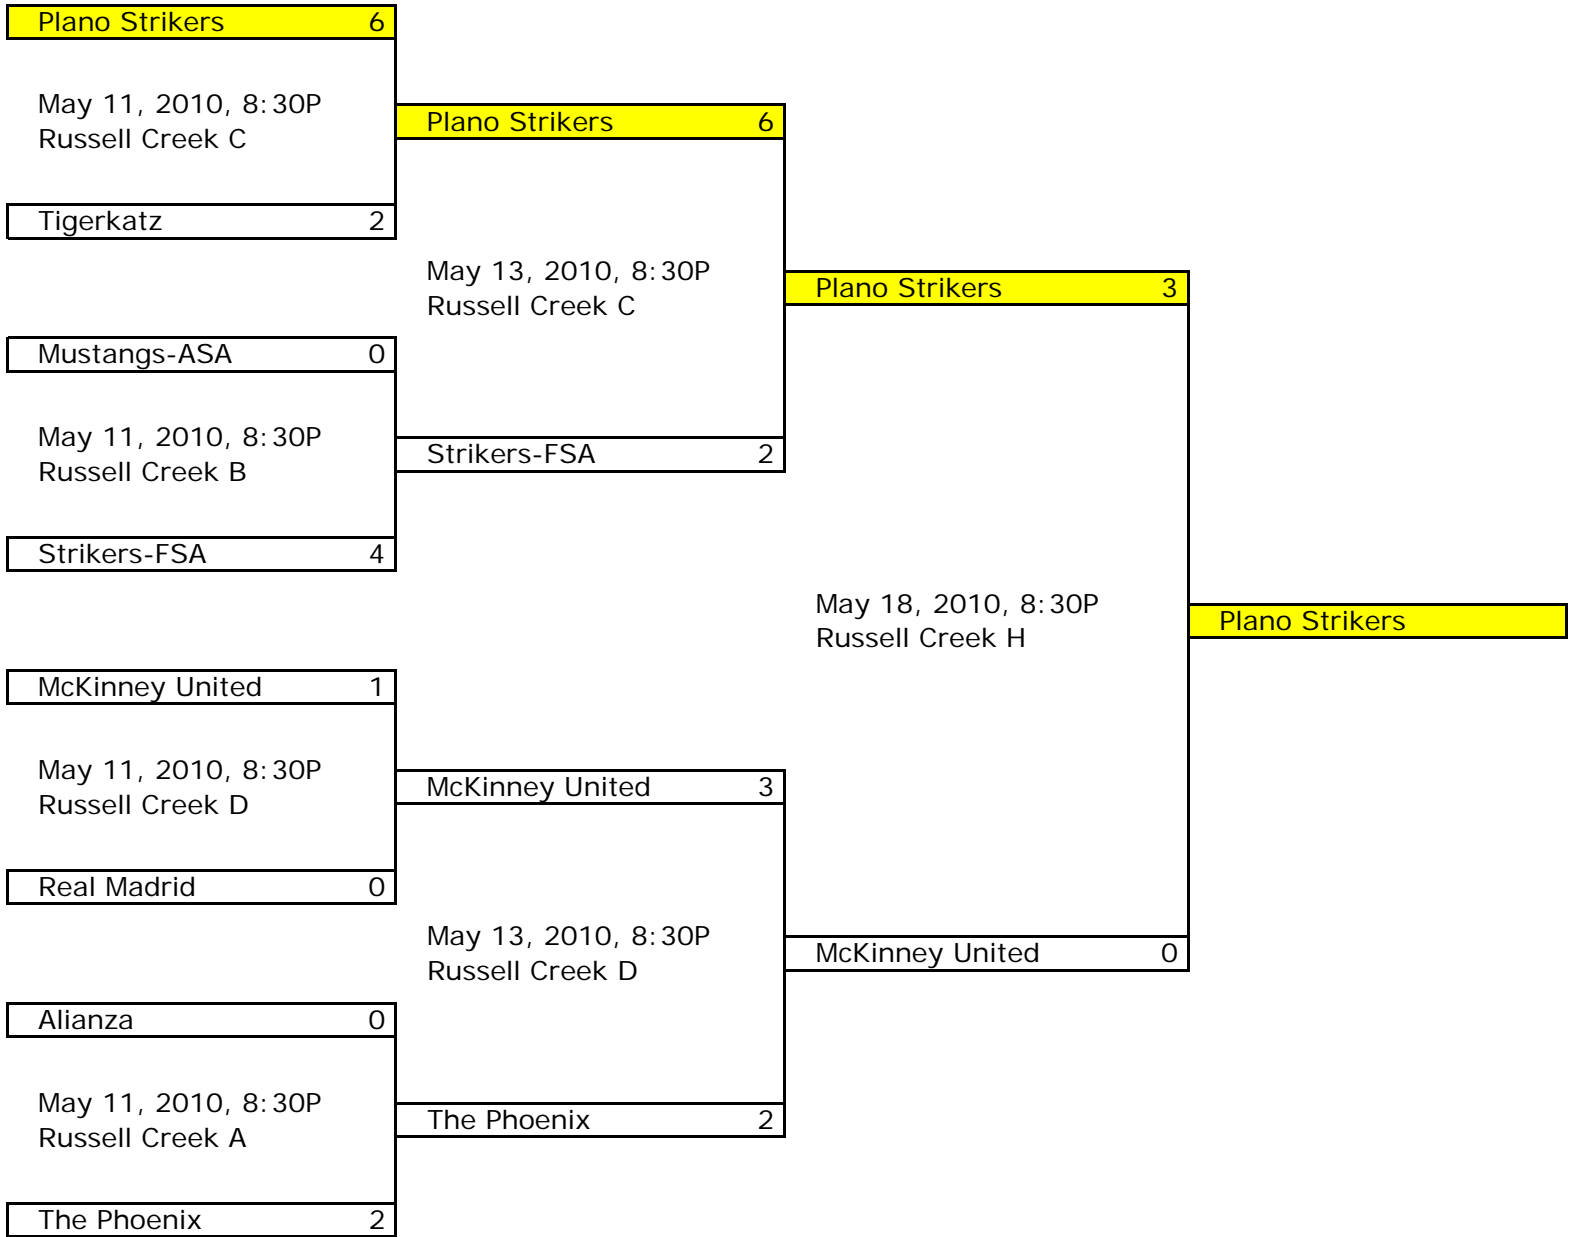

U19 BOYS

Playoff brackets may be adjusted if inclement weather impacts any portion of the remainder of the season. The dates and times could be changed, the number of teams could be decreased, or the playoffs could be suspended altogether.